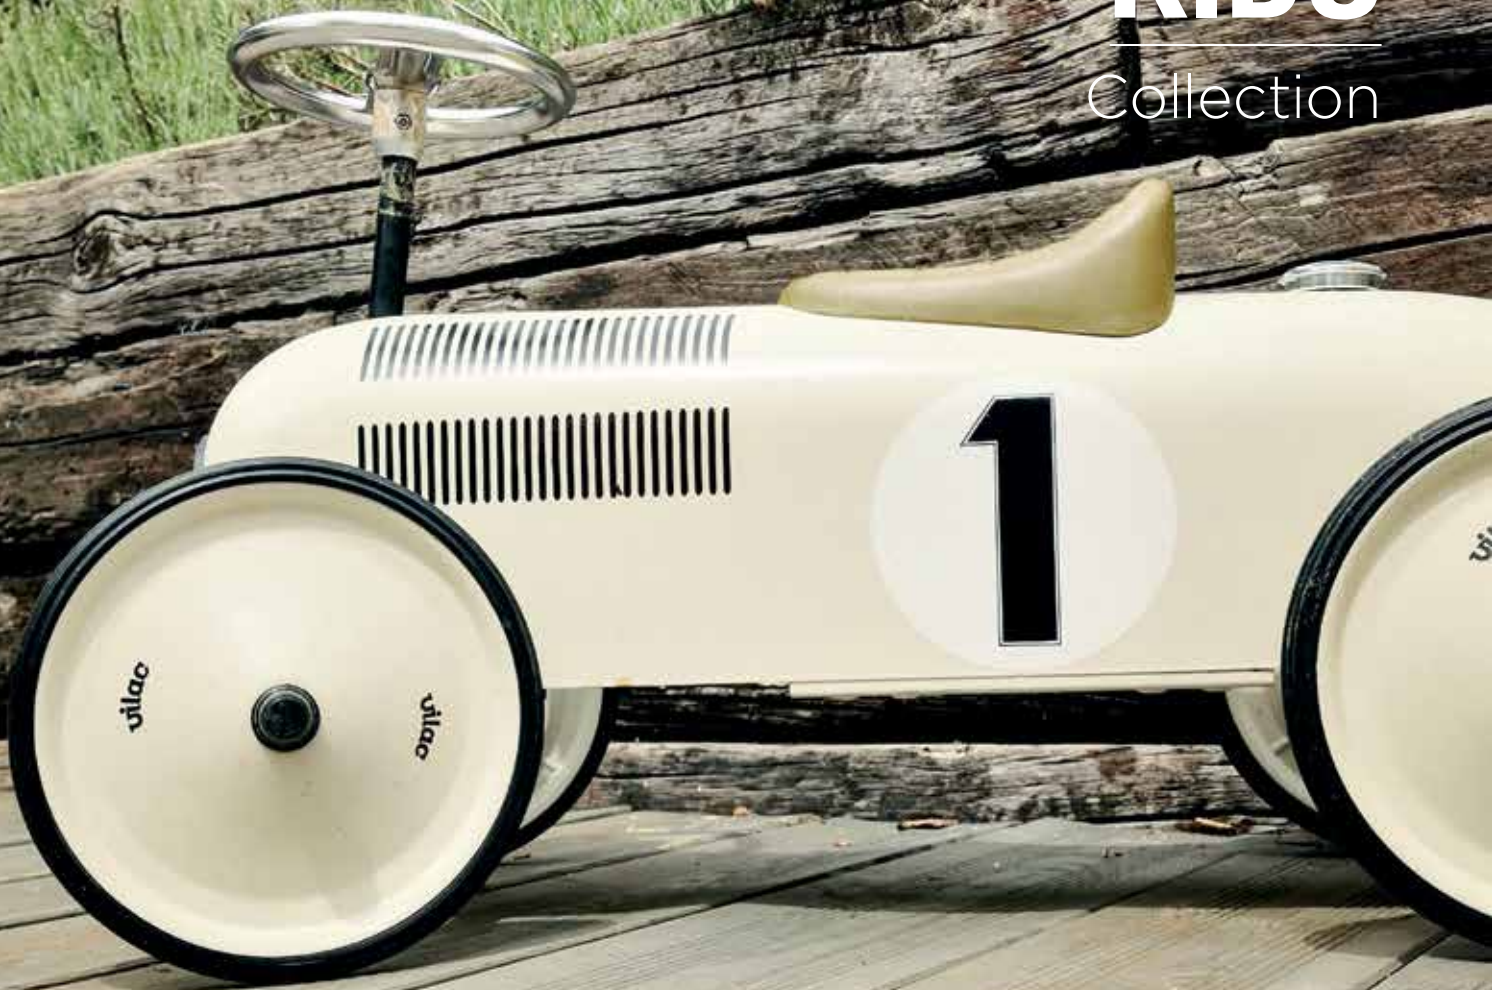

2021

Ultra Polarized

COLLECTION

Ultimate Vision &
Protection

INVU.
BY SWISS EYEWEAR GROUP 

KIDS

Collection

FLEXIBLE & UNBREAKABLE FRAME